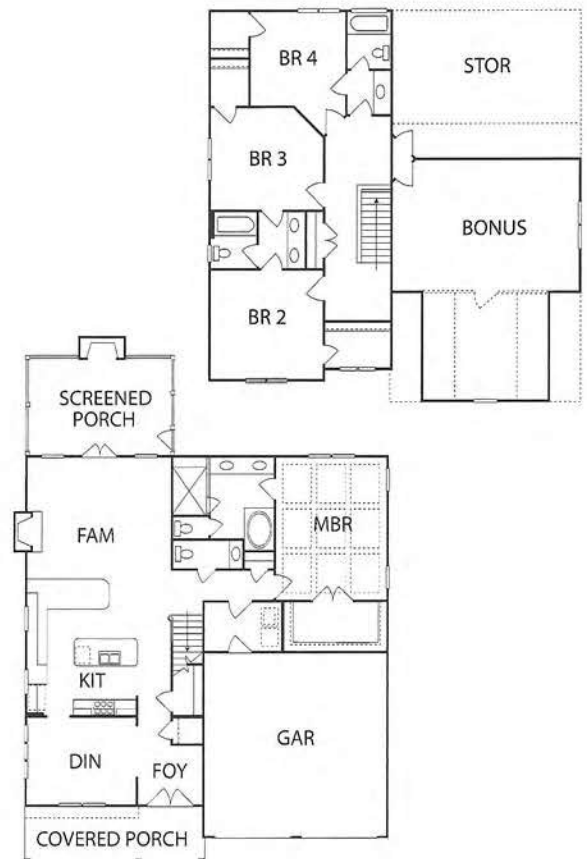

Directions

North on Falls of Neuse past I-540. Right on Morocroft. Left on Finley Ridge Ln.