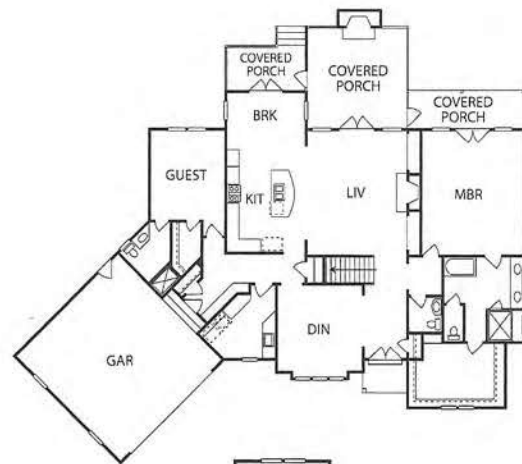

raleigh
CUSTOM HOMES