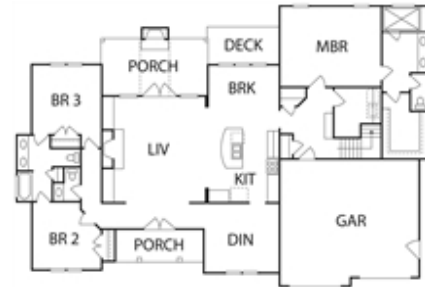

Entry #172 (Map #TBA) final CONNIE'S SANCTUARY
9238 Carlswood Court, Raleigh

RALEIGH CUSTOM HOMES INC.

(919) 847-2664

www.raleighcustomhomes.net

Sanctuary Park, \$625,000

Heated square footage: 2881

House plan designer: Midtown Designs

Marketing by: Raleigh Custom Realty 919-847-2664

Special Features:

- Spacious ranch style open floor plan
- 9 ft ceilings up and down
- Custom cabinets by Raleigh Custom Homes
- Luxury appliances; w/fridge, freezer towers
- High-end granite throughout
- HERS rated 3rd party by Above & Beyond
- Screened porch w/fireplace, grilling deck
- Sealed conditioned crawl space
- Large unfinished storage/ future HSF
- 3 bedrooms on 1st floor