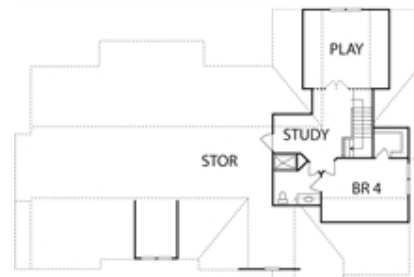

Entry #172 (Map #TBA) final CONNIE'S SANCTUARY
9238 Carlswood Court, Raleigh

RALEIGH CUSTOM HOMES INC.

(919) 847-2664

www.raleighcustomhomes.net

Sanctuary Park, \$625,000

Heated square footage: 2881

House plan designer: Midtown Designs

Marketing by: Raleigh Custom Realty 919-847-2664

Special Features:

- Spacious ranch style open floor plan
- 9 ft ceilings up and down
- Custom cabinets by Raleigh Custom Homes
- Luxury appliances; w/fridge, freezer towers
- High-end granite throughout
- HERS rated 3rd party by Above & Beyond
- Screened porch w/fireplace, grilling deck
- Sealed conditioned crawl space
- Large unfinished storage/ future HSF
- 3 bedrooms on 1st floor