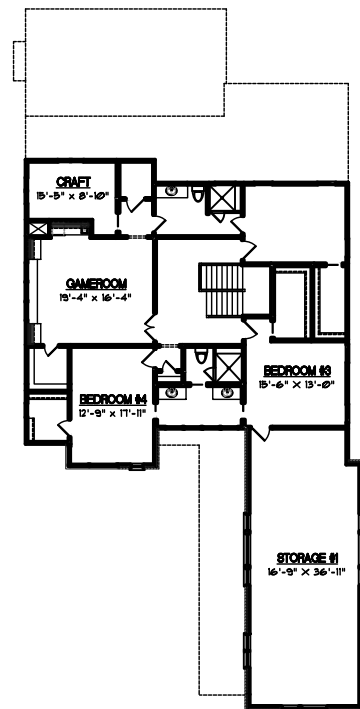

# 7325 Grist Mill

First Floor

Second Floor

1101 Haynes St Suite 109  
 RALEIGH NC, 27604  
 OFFICE: (919)-424-7245  
 WWW.FRAZIERHOMEDSIGN.COM

**FRAZIER**  
 HOME DESIGN

FLOOR AREA:  
 FIRST FLOOR HTD. = 2638 S.F.  
 SECOND FLOOR HTD. = 3493 S.F.  
 TOTAL SQ. FT. = 6131 S.F.