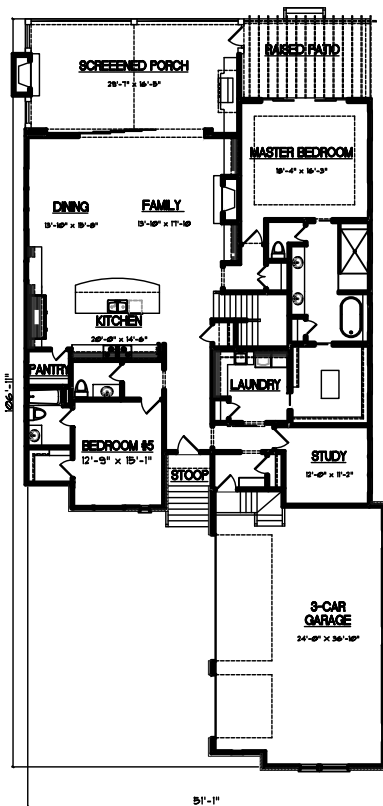

# 7325 Grist Mill

First Floor

Second Floor

1101 Haynes St Suite 109  
 RALEIGH NC, 27604  
 OFFICE: (919)-424-7245  
 WWW.FRAZIERHOMEDSIGN.COM

**FRAZIER**  
 HOME DESIGN

FLOOR AREA:  
 FIRST FLOOR HTD. = 2638 S.F.  
 SECOND FLOOR HTD. = 3493 S.F.  
 TOTAL SQ. FT. = 6131 S.F.