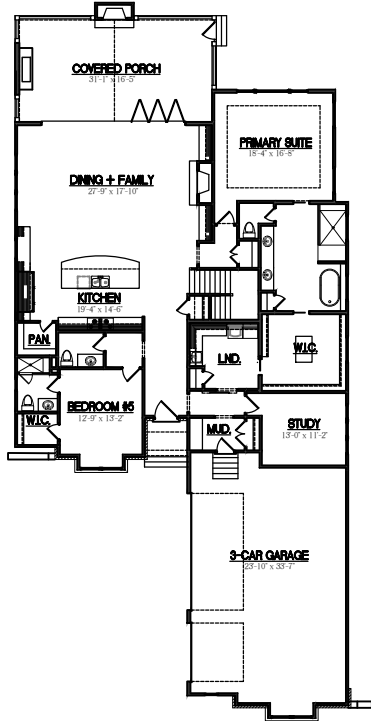

2101 GRASHAM LAKE

First Floor

Second Floor

TEMPORARY BROCHURE ONLY, MAY NOT REFLECT ACTUAL CHARACTERISTICS OF FINISHED HOME. FLOOR PLANS ARE SHOWN ONLY FOR DISPLAY PURPOSES. WINDOW SIZES AND LOCATIONS, ROOM SIZES, AND DIMENSIONS ARE APPROXIMATE AND MAY VARY. PRICES AND FEATURES SUBJECT TO CHANGE WITHOUT NOTICE. PLEASE CONSULT SALES COUNSELOR FOR DESIGN UPDATES.

FRAZIER
HOME DESIGN
1101 HAYNES STREET, SUITE 109 www.frazierhomedesign.com
RALEIGH, NC 27604 O: 919-424-7245

FLOOR AREA:
FIRST FLOOR HTD. = 2708 S.F.
SECOND FLOOR HTD. = 2504 S.F.
TOTAL HEATED AREA = 5212 S.F.