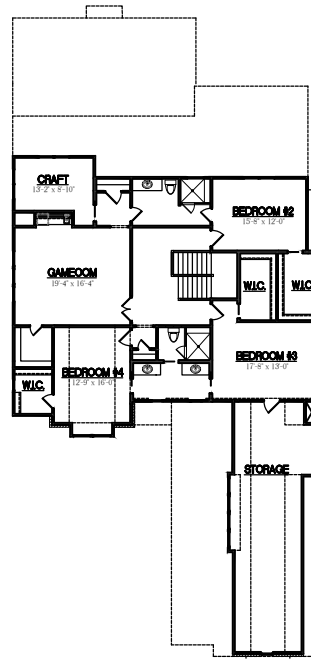

2101 GRASHAM LAKE

First Floor

Second Floor

TEMPORARY BROCHURE ONLY, MAY NOT REFLECT ACTUAL CHARACTERISTICS OF FINISHED HOME. FLOOR PLANS ARE SHOWN ONLY FOR DISPLAY PURPOSES. WINDOW SIZES AND LOCATIONS, ROOM SIZES, AND DIMENSIONS ARE APPROXIMATE AND MAY VARY. PRICES AND FEATURES SUBJECT TO CHANGE WITHOUT NOTICE. PLEASE CONSULT SALES COUNSELOR FOR DESIGN UPDATES.

FRAZIER
HOME DESIGN
1101 HAYNES STREET, SUITE 109 www.frazierhomedesign.com
RALEIGH, NC 27604 O: 919-424-7245

FLOOR AREA:
FIRST FLOOR HTD. = 2708 S.F.
SECOND FLOOR HTD. = 2504 S.F.
TOTAL HEATED AREA = 5212 S.F.