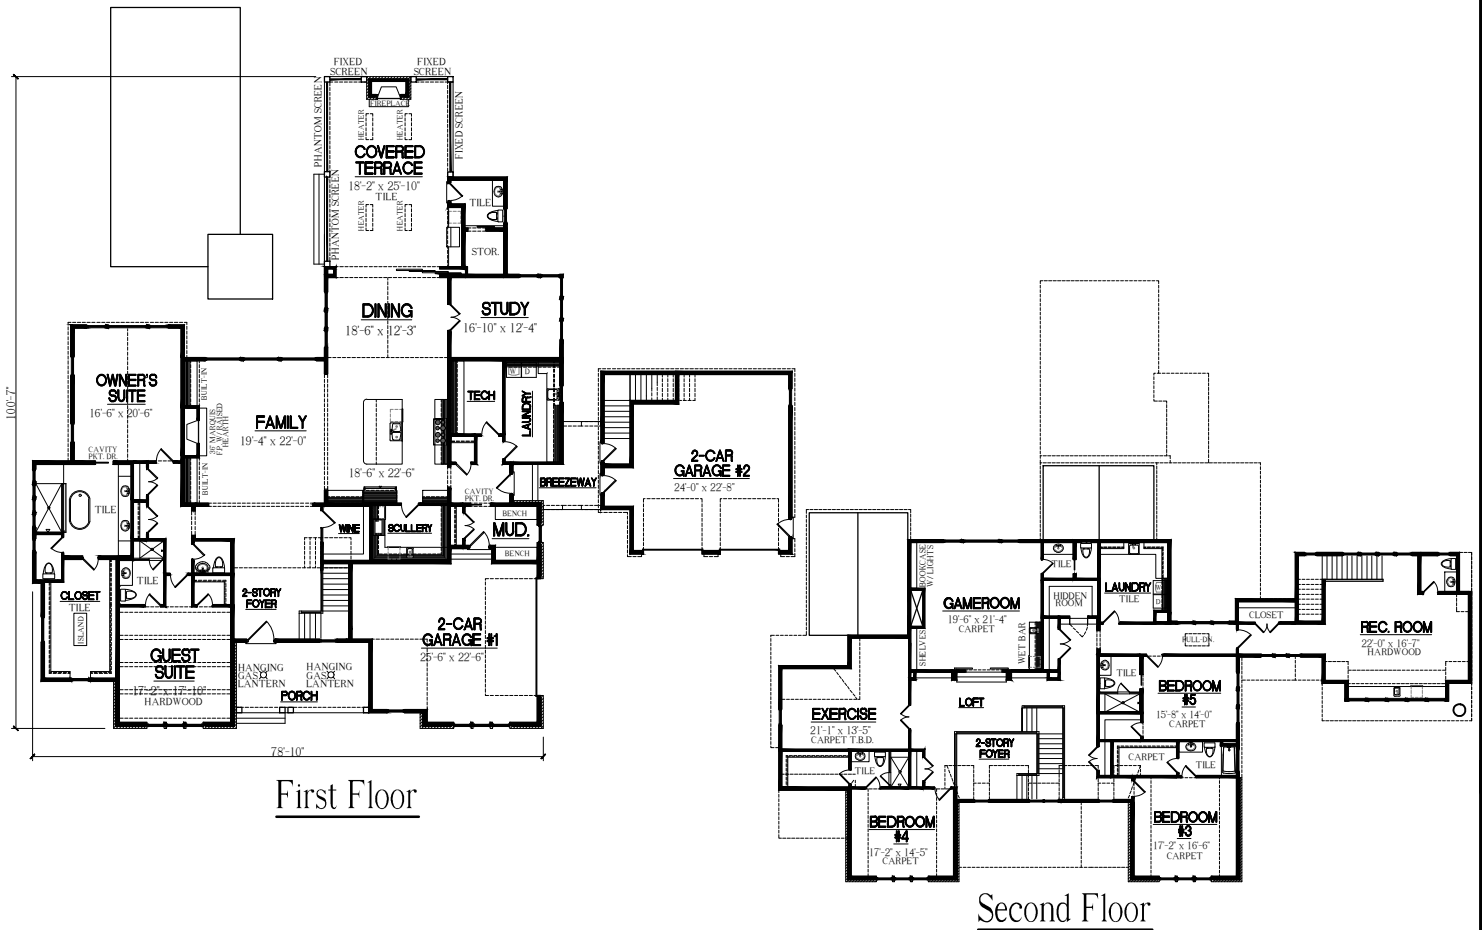

# LOT #12 SOUTHERN HILLS

## "1608 ESTATE VALLEY LANE"

TEMPORARY BROCHURE ONLY, MAY NOT REFLECT ACTUAL CHARACTERISTICS OF FINISHED HOME. FLOOR PLANS ARE SHOWN ONLY FOR DISPLAY PURPOSES. WINDOW SIZES AND LOCATIONS, ROOM SIZES, AND DIMENSIONS ARE APPROXIMATE AND MAY VARY, PRICES AND FEATURES SUBJECT TO CHANGE WITHOUT NOTICE. PLEASE CONSULT SALES COUNSELOR FOR DESIGN UPDATES.