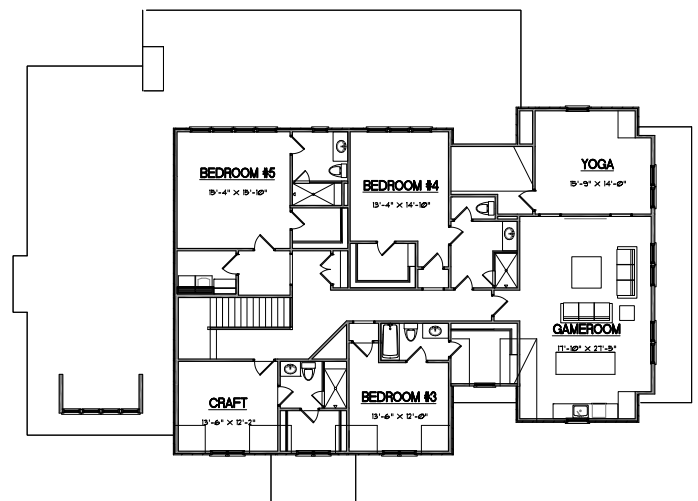

1429 Sky Vista

First Floor

Second Floor

1101 Haynes St Suite 109
 RALEIGH NC, 27604
 OFFICE: (919)-424-7245
 WWW.FRAZIERHOMEDSIGN.COM

FRAZIER
 HOME DESIGN

FLOOR AREA:
 FIRST FLOOR HTD. = 2978 S.F.
 SECOND FLOOR HTD. = 2635 S.F.
 TOTAL SQ. FT. = 5615 S.F.