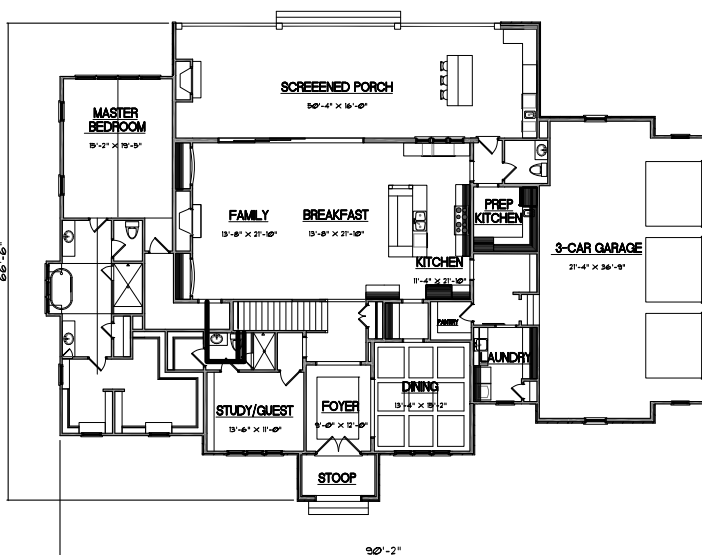

1429 Sky Vista

First Floor

Second Floor

1101 Haynes St Suite 109
 RALEIGH NC, 27604
 OFFICE: (919)-424-7245
 WWW.FRAZIERHOMEDSIGN.COM

FRAZIER
 HOME DESIGN

FLOOR AREA:
 FIRST FLOOR HTD. = 2978 S.F.
 SECOND FLOOR HTD. = 2635 S.F.
 TOTAL SQ. FT. = 5615 S.F.