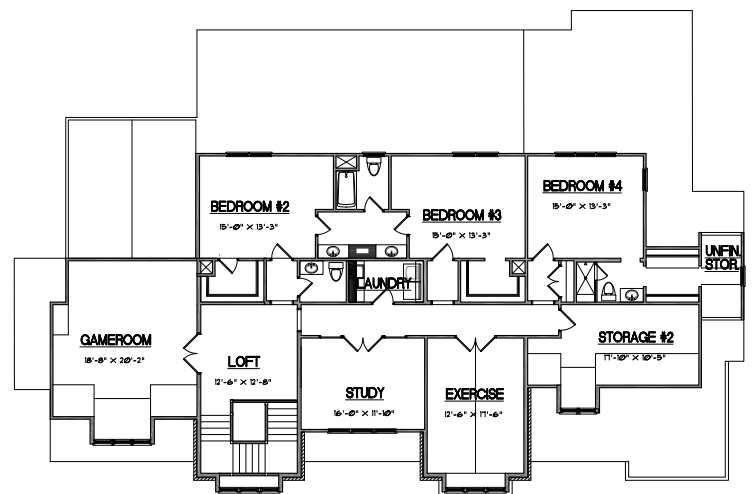

# 1404 Sky Vista

First Floor

Second Floor

1101 Haynes St Suite 109  
 RALEIGH NC, 27604  
 OFFICE: (919)-424-7245  
 WWW.FRAZIERHOMEDSIGN.COM

FLOOR AREA:	
FIRST FLOOR HTD. =	3092 S.F.
SECOND FLOOR HTD. =	2624 S.F.
TOTAL SQ. FT. =	5716 S.F.