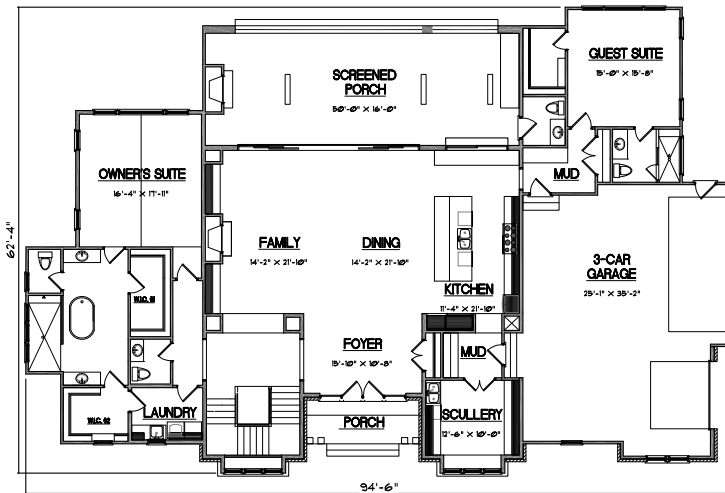

# 1404 Sky Vista

First Floor

Second Floor

1101 Haynes St Suite 109  
 RALEIGH NC, 27604  
 OFFICE: (919)-424-7245  
 WWW.FRAZIERHOMEDSIGN.COM

FLOOR AREA:	
FIRST FLOOR HTD. =	3092 S.F.
SECOND FLOOR HTD. =	2624 S.F.
TOTAL SQ. FT. =	5716 S.F.