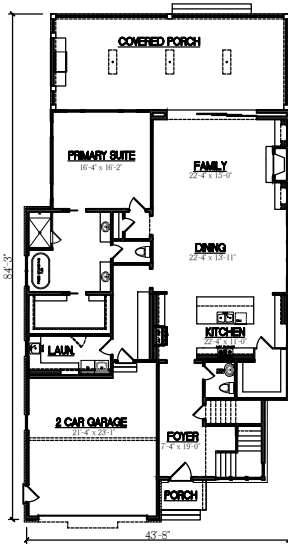

1400 HEDGELAWN WAY

First Floor

Second Floor

TEMPORARY BROCHURE ONLY, MAY NOT REFLECT ACTUAL CHARACTERISTICS OF FINISHED HOME. FLOOR PLANS ARE SHOWN ONLY FOR DISPLAY PURPOSES. WINDOW SIZES AND LOCATIONS, ROOM SIZES, AND DIMENSIONS ARE APPROXIMATE AND MAY VARY. PRICES AND FEATURES SUBJECT TO CHANGE WITHOUT NOTICE. PLEASE CONSULT SALES COUNSELOR FOR DESIGN UPDATES.

**FRAZIER**  
HOME DESIGN  
1101 HAYNES STREET, SUITE 109 www.frazierhomedesign.com  
RALEIGH, NC 27604 O: (919)-424-7245

FLOOR AREA:  
FIRST FLOOR HTD. = 2186 S.F.  
SECOND FLOOR HTD. = 1937 S.F.  
TOTAL HEATED AREA = 4123 S.F.