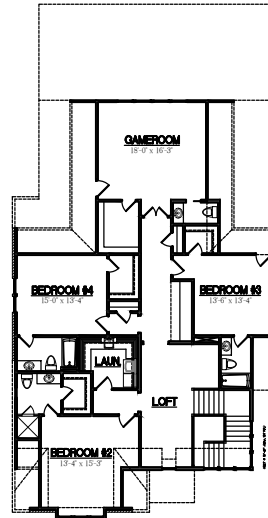

1400 HEDGELAWN WAY

First Floor

Second Floor

TEMPORARY BROCHURE ONLY, MAY NOT REFLECT ACTUAL CHARACTERISTICS OF FINISHED HOME. FLOOR PLANS ARE SHOWN ONLY FOR DISPLAY PURPOSES. WINDOW SIZES AND LOCATIONS, ROOM SIZES, AND DIMENSIONS ARE APPROXIMATE AND MAY VARY. PRICES AND FEATURES SUBJECT TO CHANGE WITHOUT NOTICE. PLEASE CONSULT SALES COUNSELOR FOR DESIGN UPDATES.

**FRAZIER**  
HOME DESIGN  
1101 HAYNES STREET, SUITE 109 www.frazierhomedesign.com  
RALEIGH, NC 27604 O: (919)-424-7245

FLOOR AREA:  
FIRST FLOOR HTD. = 2186 S.F.  
SECOND FLOOR HTD. = 1937 S.F.  
TOTAL HEATED AREA = 4123 S.F.