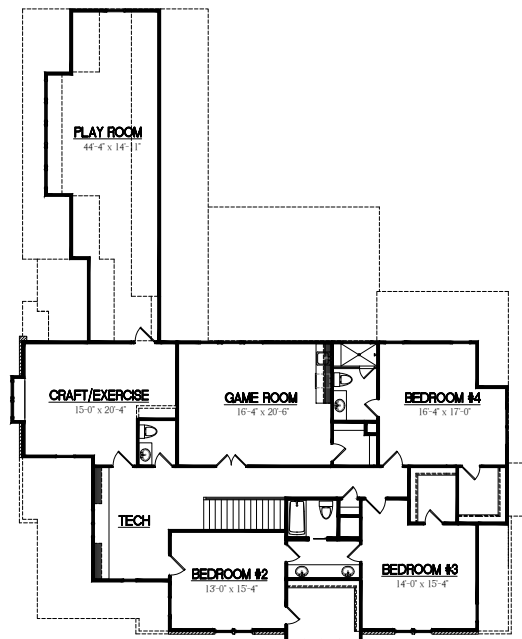

# 1204 HUNTING RIDGE

First Floor

Second Floor

TEMPORARY BROCHURE ONLY, MAY NOT REFLECT ACTUAL CHARACTERISTICS OF FINISHED HOME. FLOOR PLANS ARE SHOWN ONLY FOR DISPLAY PURPOSES. WINDOW SIZES AND LOCATIONS, ROOM SIZES, AND DIMENSIONS ARE APPROXIMATE AND MAY VARY, PRICES AND FEATURES SUBJECT TO CHANGE WITHOUT NOTICE. PLEASE CONSULT SALES COUNSELOR FOR DESIGN UPDATES.

**FRAZIER**  
HOME DESIGN

1101 HAYNES STREET, SUITE 109 www.frazierhomedesign.com  
RALEIGH, NC 27604 O: 919-424-7245

FLOOR AREA:  
FIRST FLOOR HTD. = 2830 S.F.  
SECOND FLOOR HTD. = 2734 S.F.  
TOTAL HEATED AREA = 5564 S.F.