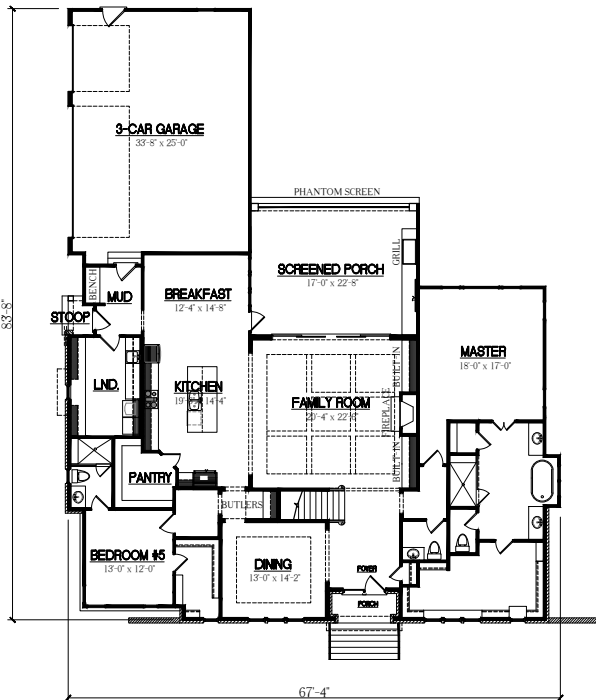

# 1204 HUNTING RIDGE

First Floor

Second Floor

TEMPORARY BROCHURE ONLY, MAY NOT REFLECT ACTUAL CHARACTERISTICS OF FINISHED HOME. FLOOR PLANS ARE SHOWN ONLY FOR DISPLAY PURPOSES. WINDOW SIZES AND LOCATIONS, ROOM SIZES, AND DIMENSIONS ARE APPROXIMATE AND MAY VARY, PRICES AND FEATURES SUBJECT TO CHANGE WITHOUT NOTICE. PLEASE CONSULT SALES COUNSELOR FOR DESIGN UPDATES.

**FRAZIER**  
HOME DESIGN

1101 HAYNES STREET, SUITE 109 www.frazierhomedesign.com  
RALEIGH, NC 27604 O: 919-424-7245

FLOOR AREA:  
FIRST FLOOR HTD. = 2830 S.F.  
SECOND FLOOR HTD. = 2734 S.F.  
TOTAL HEATED AREA = 5564 S.F.