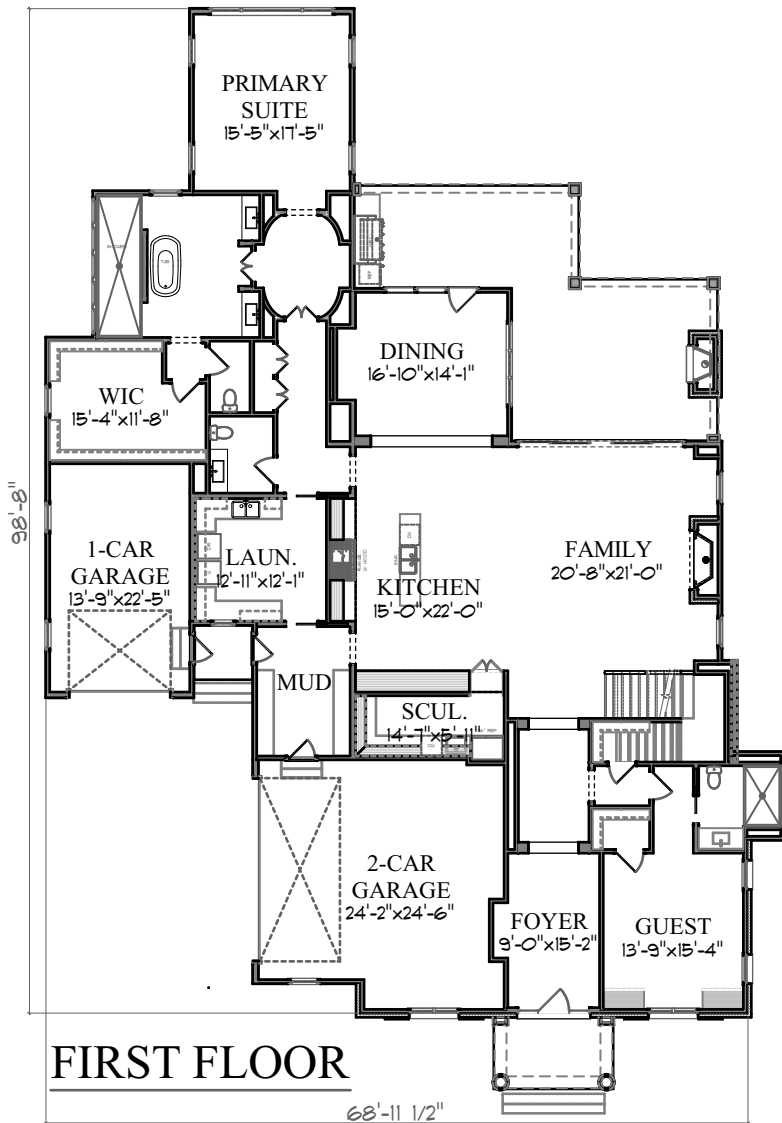

1200 HUNTING RIDGE

FIRST FLOOR

SECOND FLOOR

2/15/2024

TEMPORARY BROCHURE ONLY, MAY NOT REFLECT ACTUAL CHARACTERISTICS OF FINISHED HOME. FLOOR PLANS ARE SHOWN ONLY FOR DISPLAY PURPOSES. WINDOW SIZES APPROXIMATE AND MAY VARY, PRICES AND FEATURES SUBJECT TO CHANGE WITHOUT NOTICE. PLEASE CONSULT SALES COUNSELOR FOR DESIGN UPDATES.

FRAZIER
HOME DESIGN

900 RIDGEFIELD DR. STE 170 OFFICE: (919)-424-7245
RALEIGH NC, 27609 WWW.FRAZIERHOMEDSIGN.COM

FLOOR AREA:

| | |
|--------------|-----------------------------|
| HEATED | |
| FIRST FLOOR | 3,419 |
| SECOND FLOOR | 1,796 |
| | <u>5,215 FT²</u> |