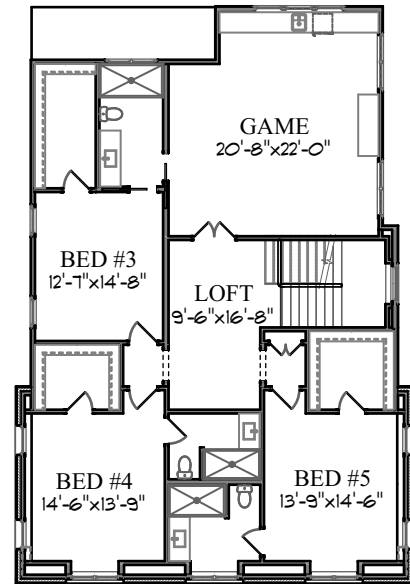

1200 HUNTING RIDGE

FIRST FLOOR

SECOND FLOOR

2/15/2024

TEMPORARY BROCHURE ONLY, MAY NOT REFLECT ACTUAL CHARACTERISTICS OF FINISHED HOME. FLOOR PLANS ARE SHOWN ONLY FOR DISPLAY PURPOSES. WINDOW SIZES APPROXIMATE AND MAY VARY, PRICES AND FEATURES SUBJECT TO CHANGE WITHOUT NOTICE. PLEASE CONSULT SALES COUNSELOR FOR DESIGN UPDATES.

FRAZIER
HOME DESIGN

900 RIDGEFIELD DR. STE 170 OFFICE: (919)-424-7245
RALEIGH NC, 27609 WWW.FRAZIERHOMEDSIGN.COM

FLOOR AREA:

| | |
|--------------|-----------------------------|
| HEATED | |
| FIRST FLOOR | 3,419 |
| SECOND FLOOR | 1,796 |
| | <u>5,215 FT²</u> |